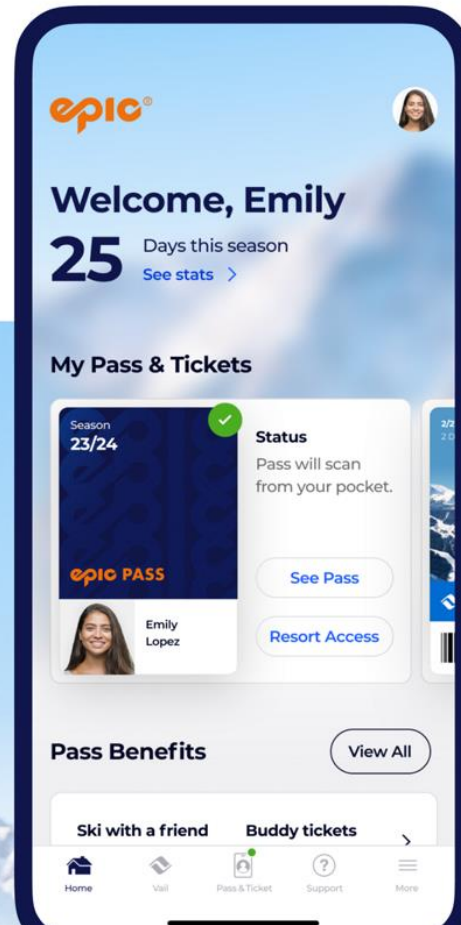

## Wholesale Exclusive Ski & Ride School Rates

Group and Private lessons bookable at EBO rates  
Only available at Whistler Blackcomb  
Available until June 30, 2024

# MY EPIC APP: MOBILE PASS

DOWNLOAD NOW

## UNLOCK THE MOUNTAIN

With the new My Epic app.